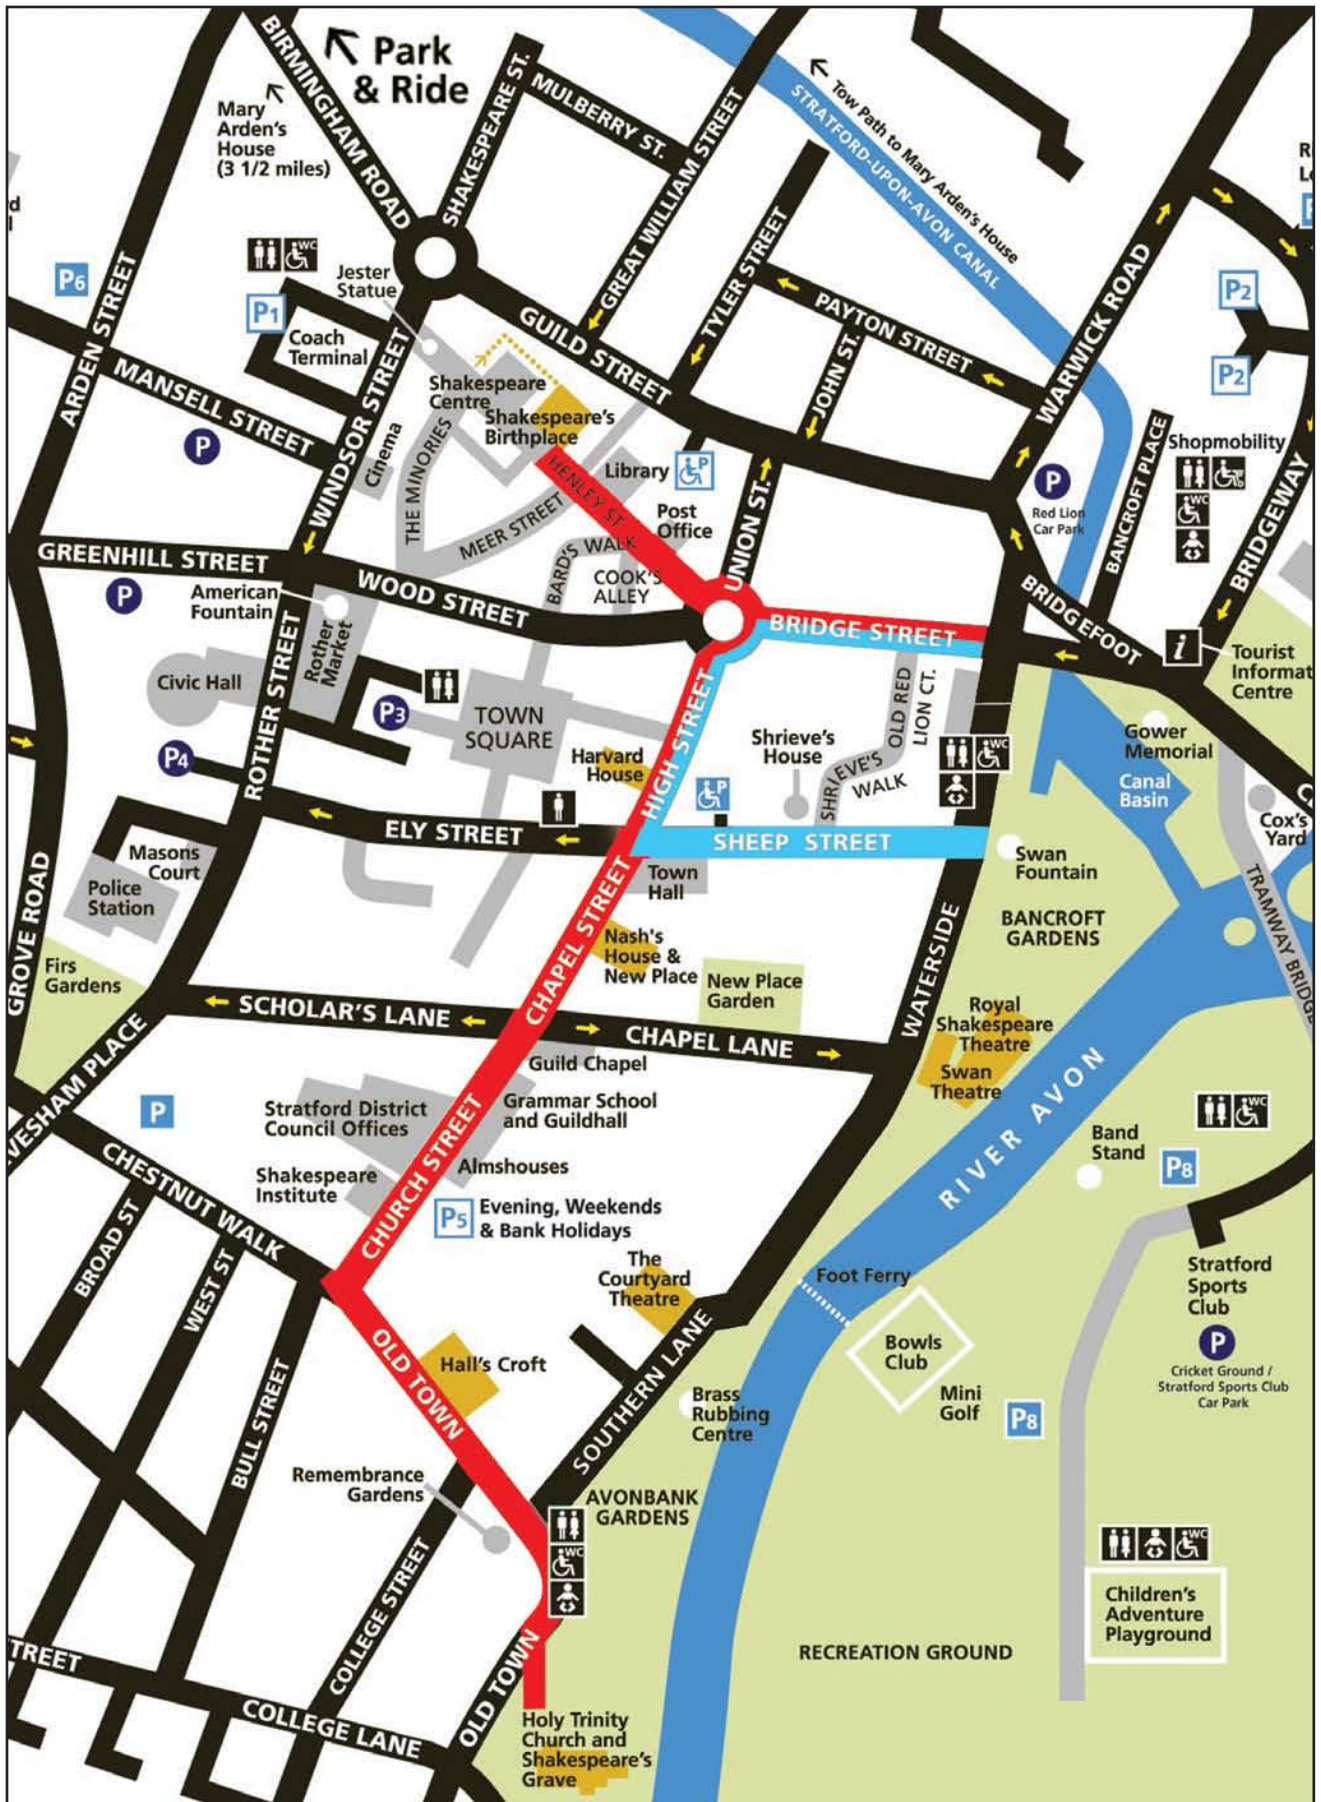

# Stratford-upon-Avon town map

- Visitors' and Children's Processions
- People's Procession

Reproduction of this map is forbidden without the written consent of Stratford-upon-Avon District Council. (Tel. Legal Services 01789 267575)